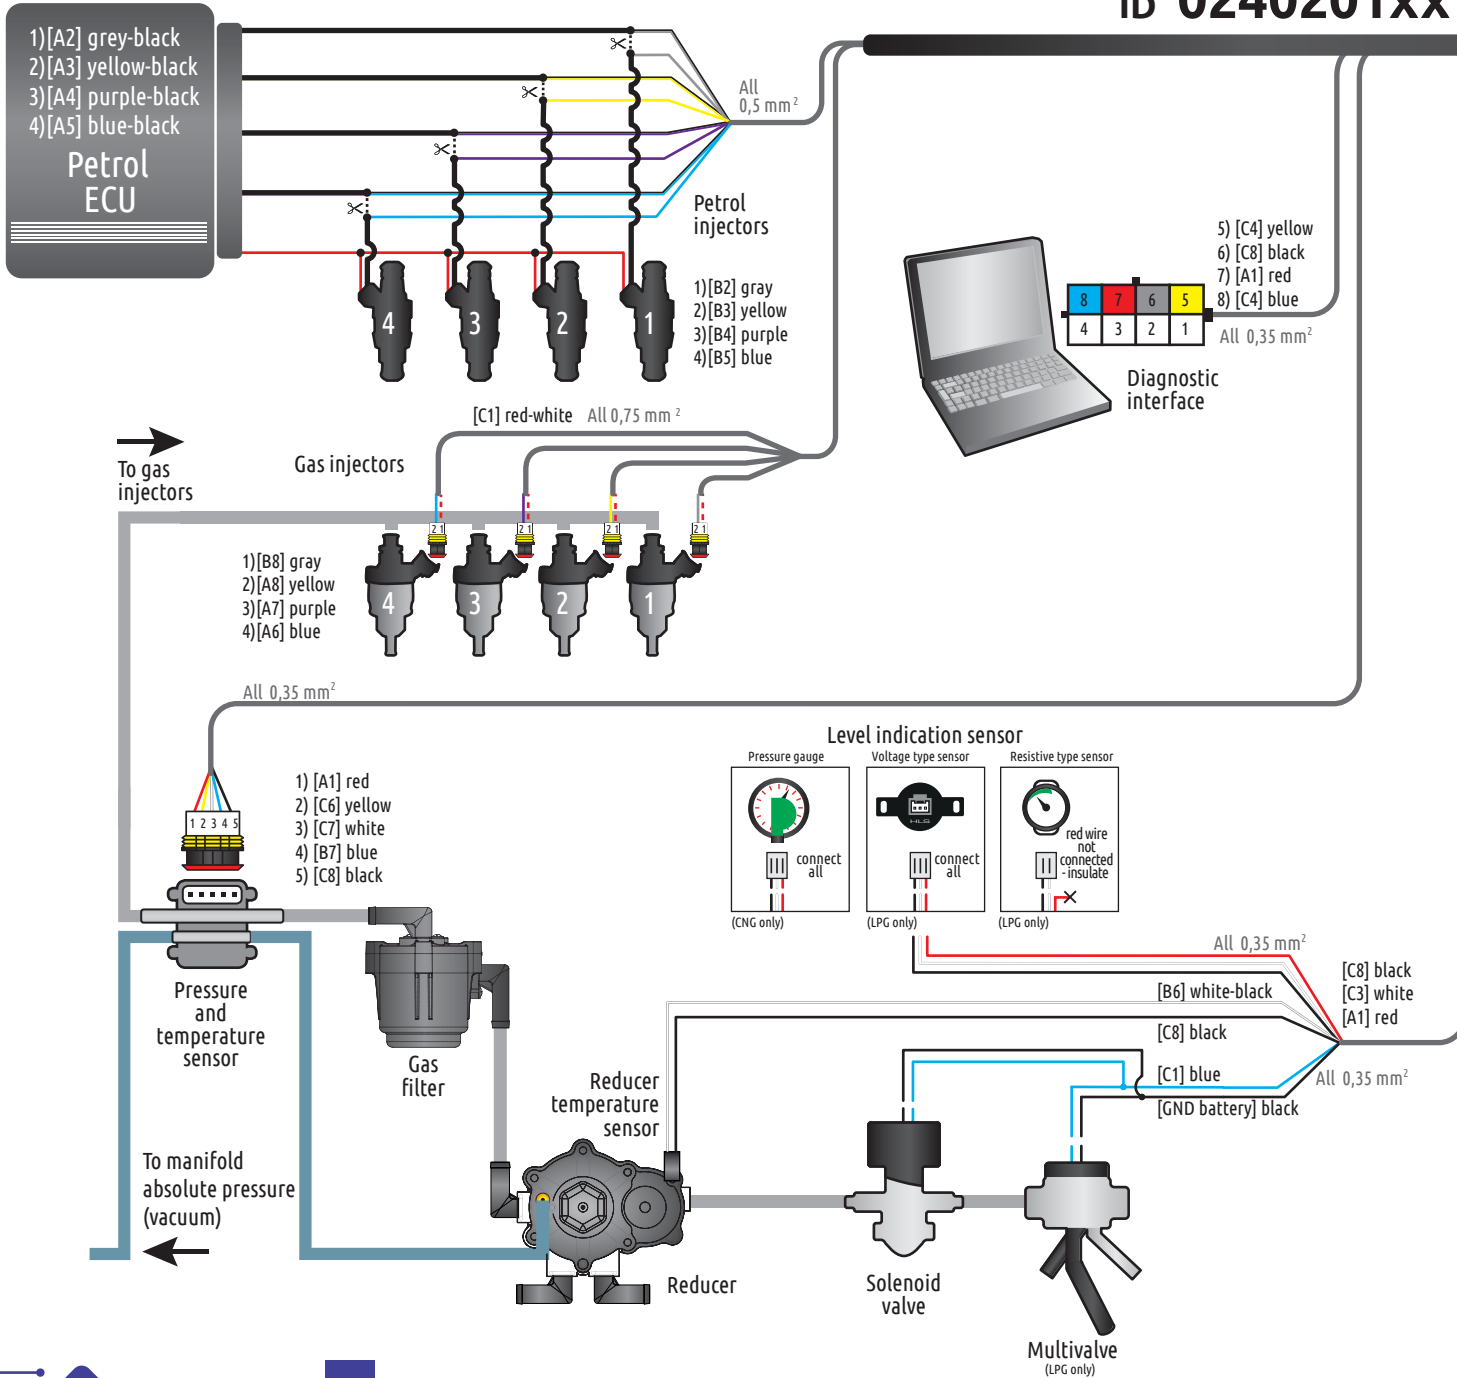

Petrol ECU side

- 1)[A2] grey-black
- 2)[A3] yellow-black
- 3)[A4] purple-black
- 4)[A5] blue-black

ID 0240201XX

A1	+12V (interface mapsensor gas level)
A2	Petrol Injector 1 (petrol ECU side)
A3	Petrol Injector 2 (petrol ECU side)
A4	Petrol Injector 3 (petrol ECU side)
A5	Petrol Injector 4 (petrol ECU side)
A6	Gas Injector 4
A7	Gas Injector 3
A8	Gas Injector 2
B1	+12V from battery
B2	Petrol Injector 1 (injector side)
B3	Petrol Injector 2 (injector side)
B4	Petrol Injector 3 (injector side)
B5	Petrol Injector 4 (injector side)
B6	Switch button/Reducer temperature
B7	Manifold absolute pressure (Vacuum)
B8	Gas Injector 1
C1	+12V (gas injectors, solenoid valves)
C2	+5V switch power supply
C3	Gas level indication sensor
C4	Diagnostic interface Rx/Tx
C5	Switch DATA
C6	Gas temperature
C7	Gas absolute pressure
C8	GND battery